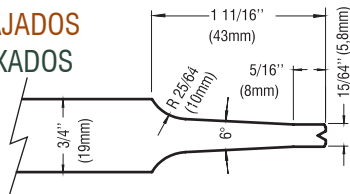

STANDARD PANEL

PANEL ESTÁNDAR

PAINEL PADRÃO

SGL 19mm

SGL SINGLE HIP RAISED PANEL
PANELES REBAJADOS
PAINÉIS REBAIXADOS

DBL 19mm

DBL DOUBLE HIP RAISED PANEL
PANELES DOBLE REBAJADO
PAINÉIS COM REBAIXO DUPLO

FLT Flat 9mm

FLT FLAT PANEL
FLAT PANEL
FLAT PANEL

HG "V" Grooved

HG V GROOVED
RANURADO EN V
RANHURADO EM V

FLT Flat 9mm

FLT FLAT PANEL
FLAT PANEL
FLAT PANEL

RBT Shaker "U"

RBT REBATED PANEL
PANELES CON REBAJO RETO
PAINÉIS COM REBAIXO RETO