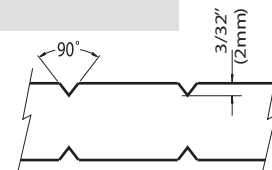

STANDARD PANEL

PANEL ESTÁNDAR

PAINEL PADRÃO

SGL 19mm

SGL SINGLE HIP RAISED PANEL
PANELES REBAJADOS
PAINÉIS REBAIXADOS

DBL 19mm

DBL DOUBLE HIP RAISED PANEL
PANELES DOBLE REBAJADO
PAINÉIS COM REBAIXO DUPLO

FLT Flat 9mm

FLT FLAT PANEL
FLAT PANEL
FLAT PANEL

HG "V" Grooved

HG V GROOVED
RANURADO EN V
RANHURADO EM V

FLT Flat 9mm

FLT FLAT PANEL
FLAT PANEL
FLAT PANEL

RBT Shaker "U"

RBT REBATED PANEL
PANELES CON REBAJO RETO
PAINÉIS COM REBAIXO RETO