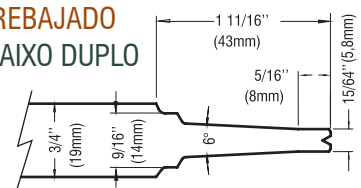

STANDARD PANEL

PANEL ESTÁNDAR

PAINEL PADRÃO

SGL 19mm

SGL SINGLE HIP RAISED PANEL
PANELES REBAJADOS
PAINÉIS REBAIXADOS

DBL 19mm

DBL DOUBLE HIP RAISED PANEL
PANELES DOBLE REBAJADO
PAINÉIS COM REBAIXO DUPLO

FLT Flat 9mm

FLT FLAT PANEL
FLAT PANEL
FLAT PANEL

HG "V" Grooved

HG V GROOVED
RANURADO EN V
RANHURADO EM V

FLT Flat 9mm

FLT FLAT PANEL
FLAT PANEL
FLAT PANEL

RBT Shaker "U"

RBT REBATED PANEL
PANELES CON REBAJO RETO
PAINÉIS COM REBAIXO RETO